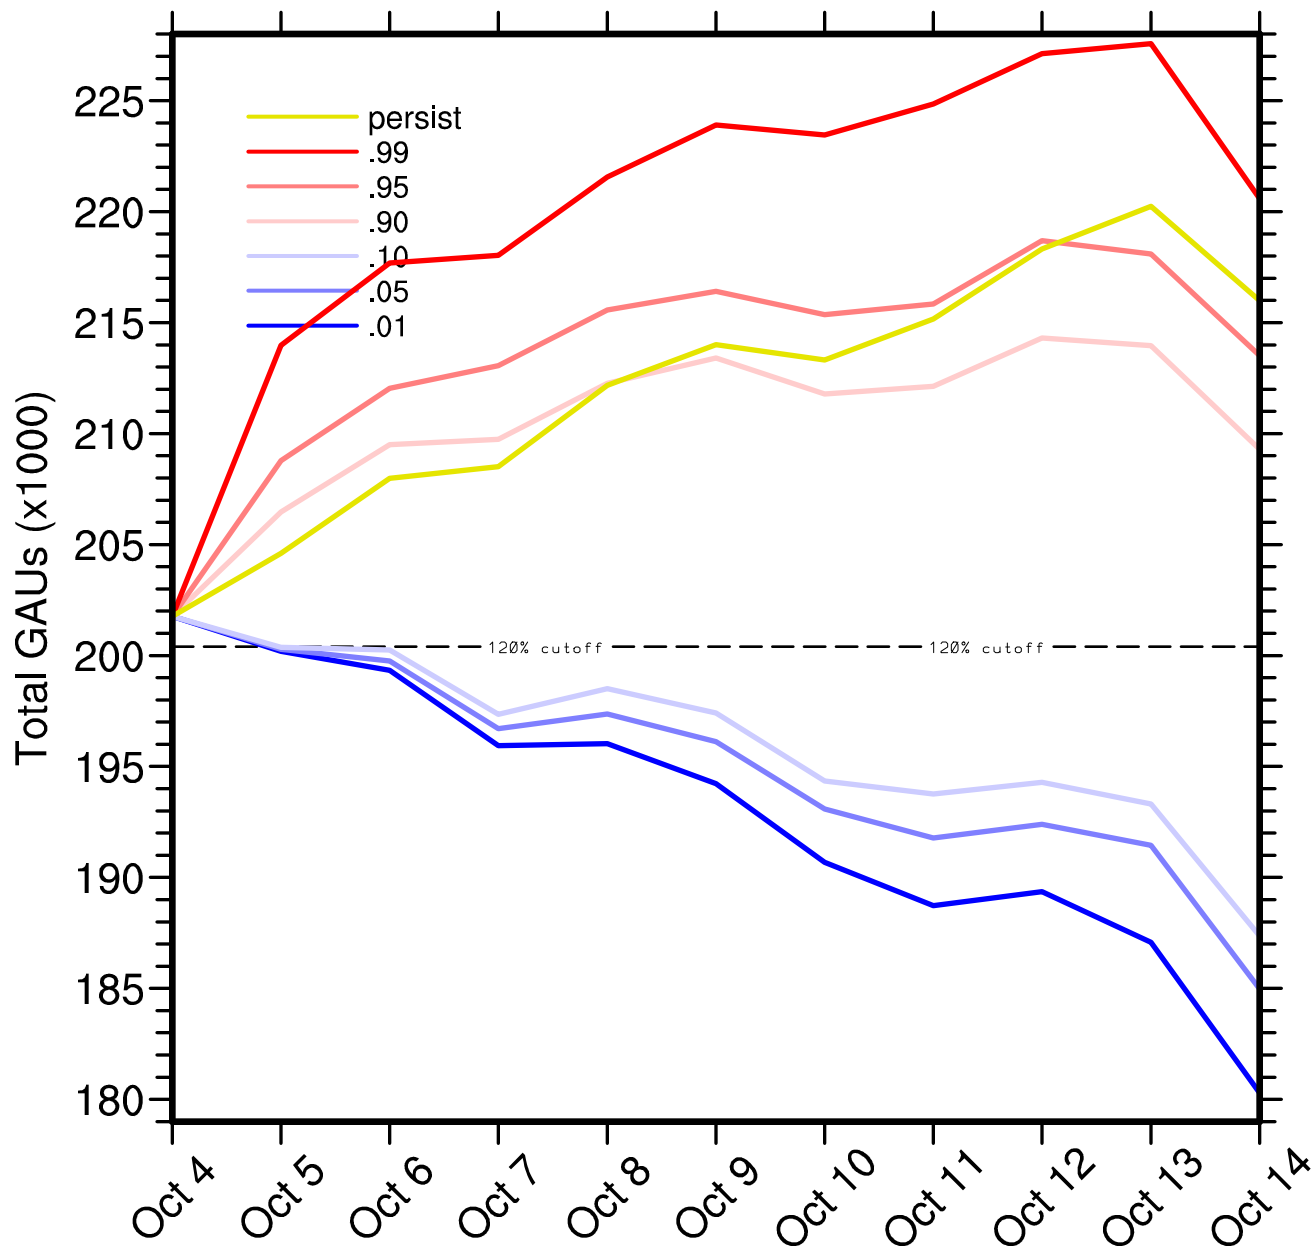

Projection of 30d totals 2009-10-04

Projection of 90d totals 2009-10-04