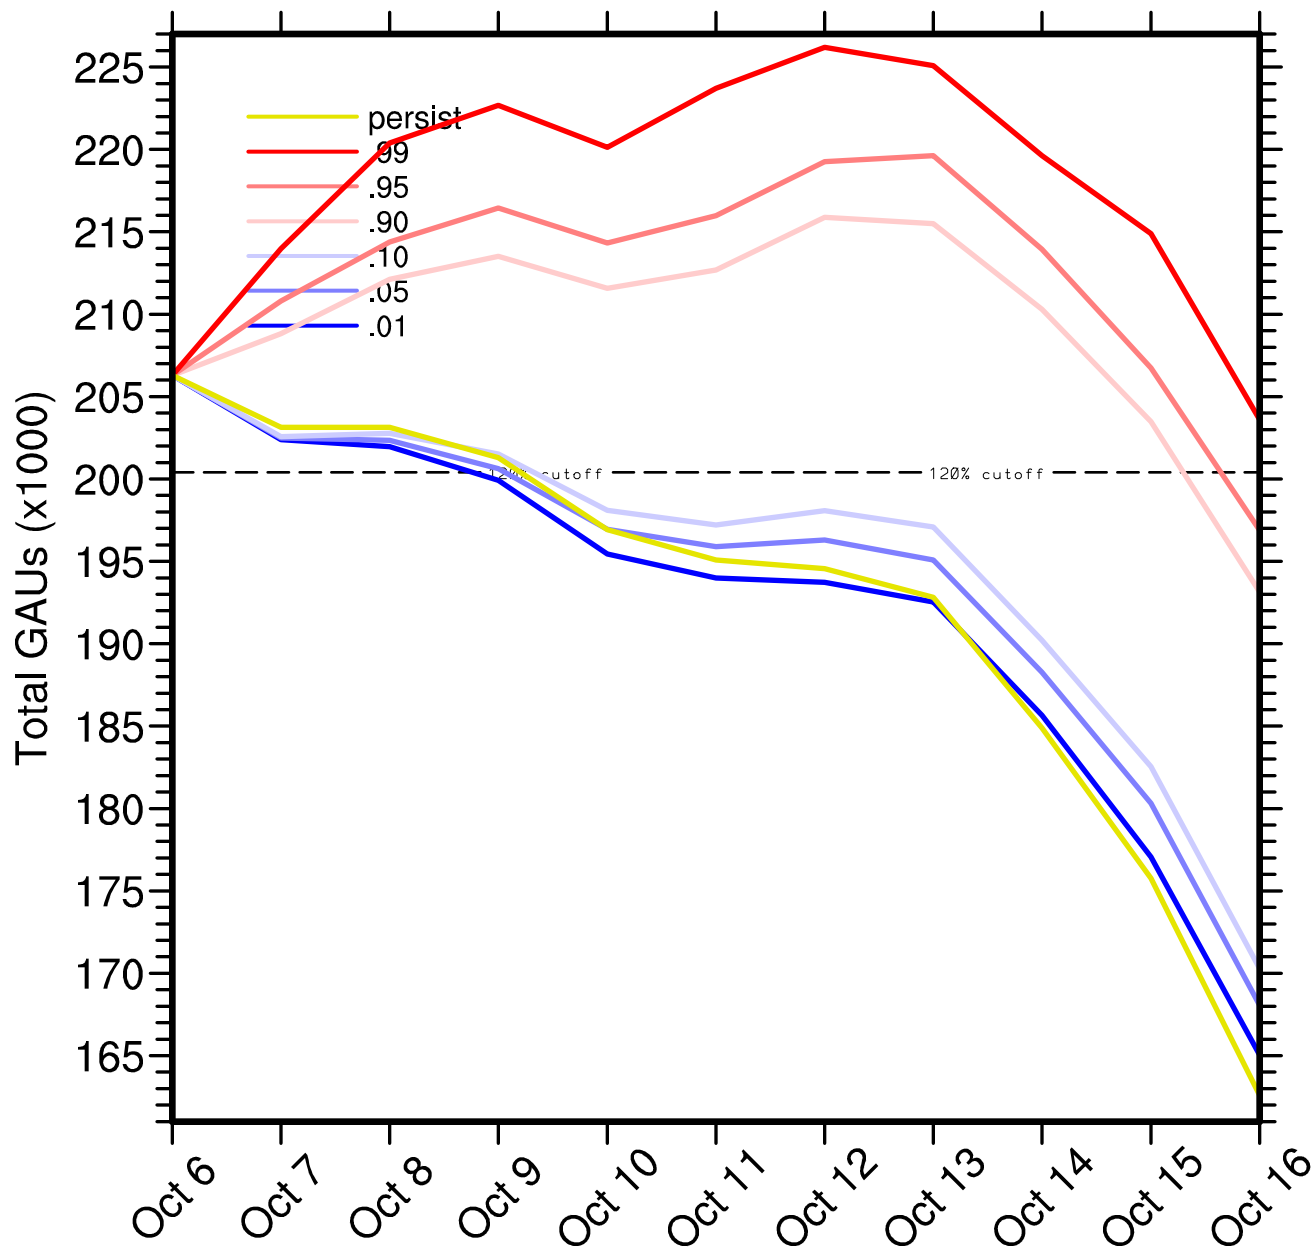

Projection of 30d totals 2009-10-06

Projection of 90d totals 2009-10-06