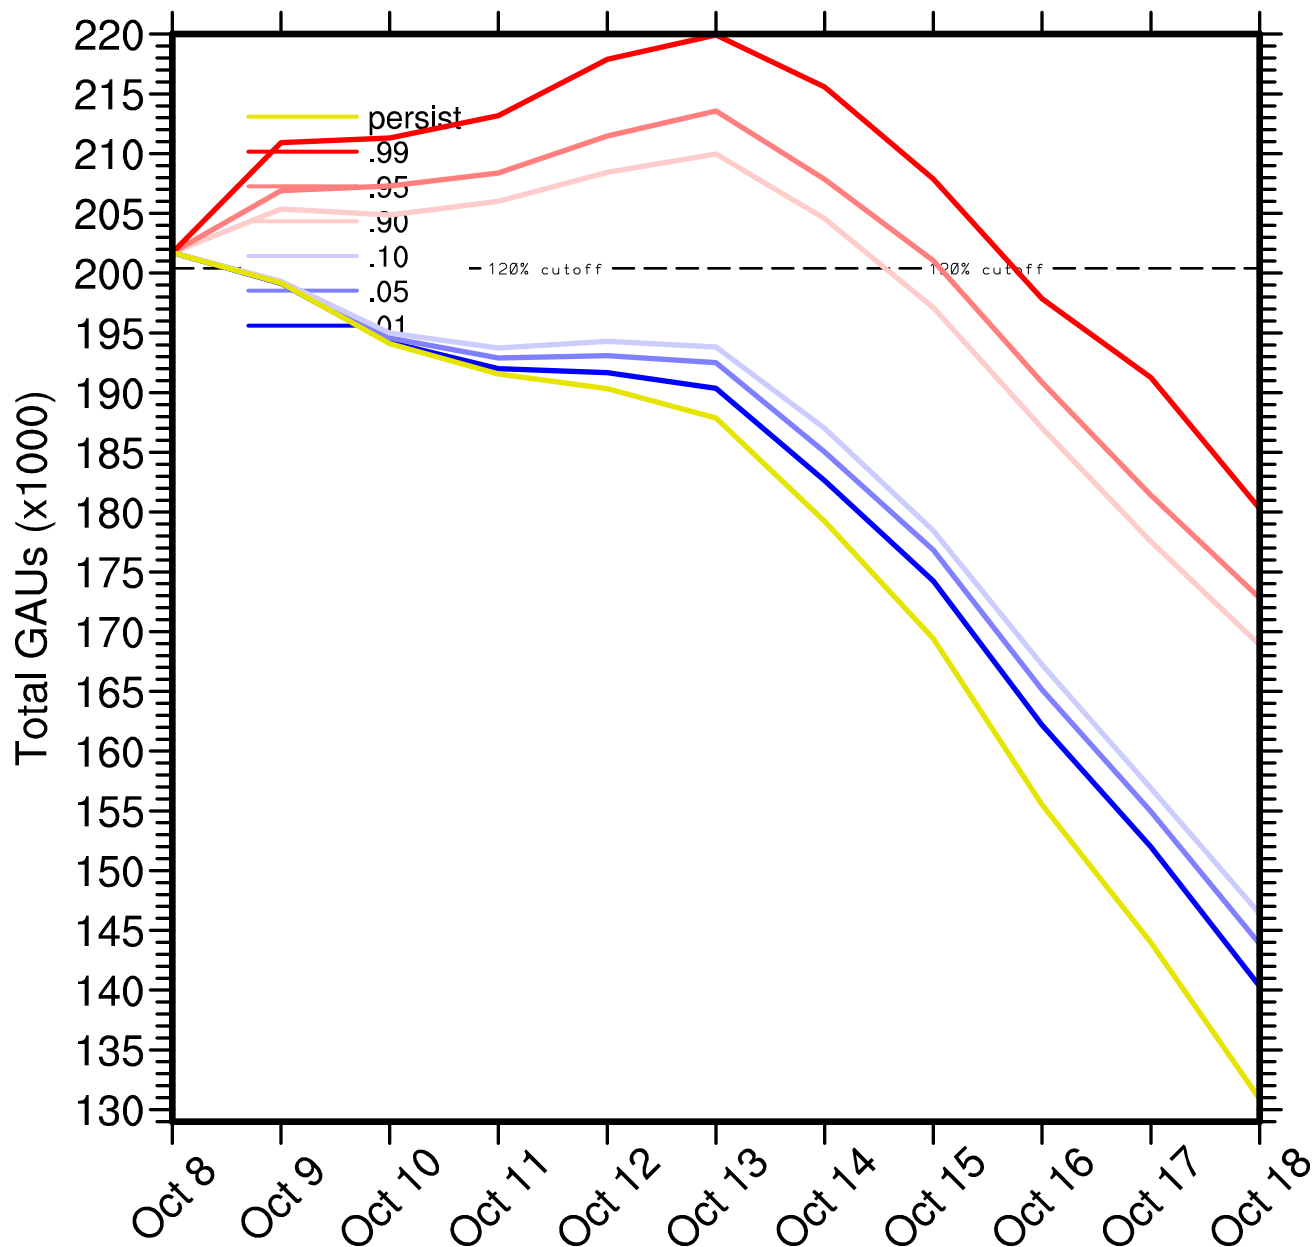

Projection of 30d totals 2009-10-08

Projection of 90d totals 2009-10-08