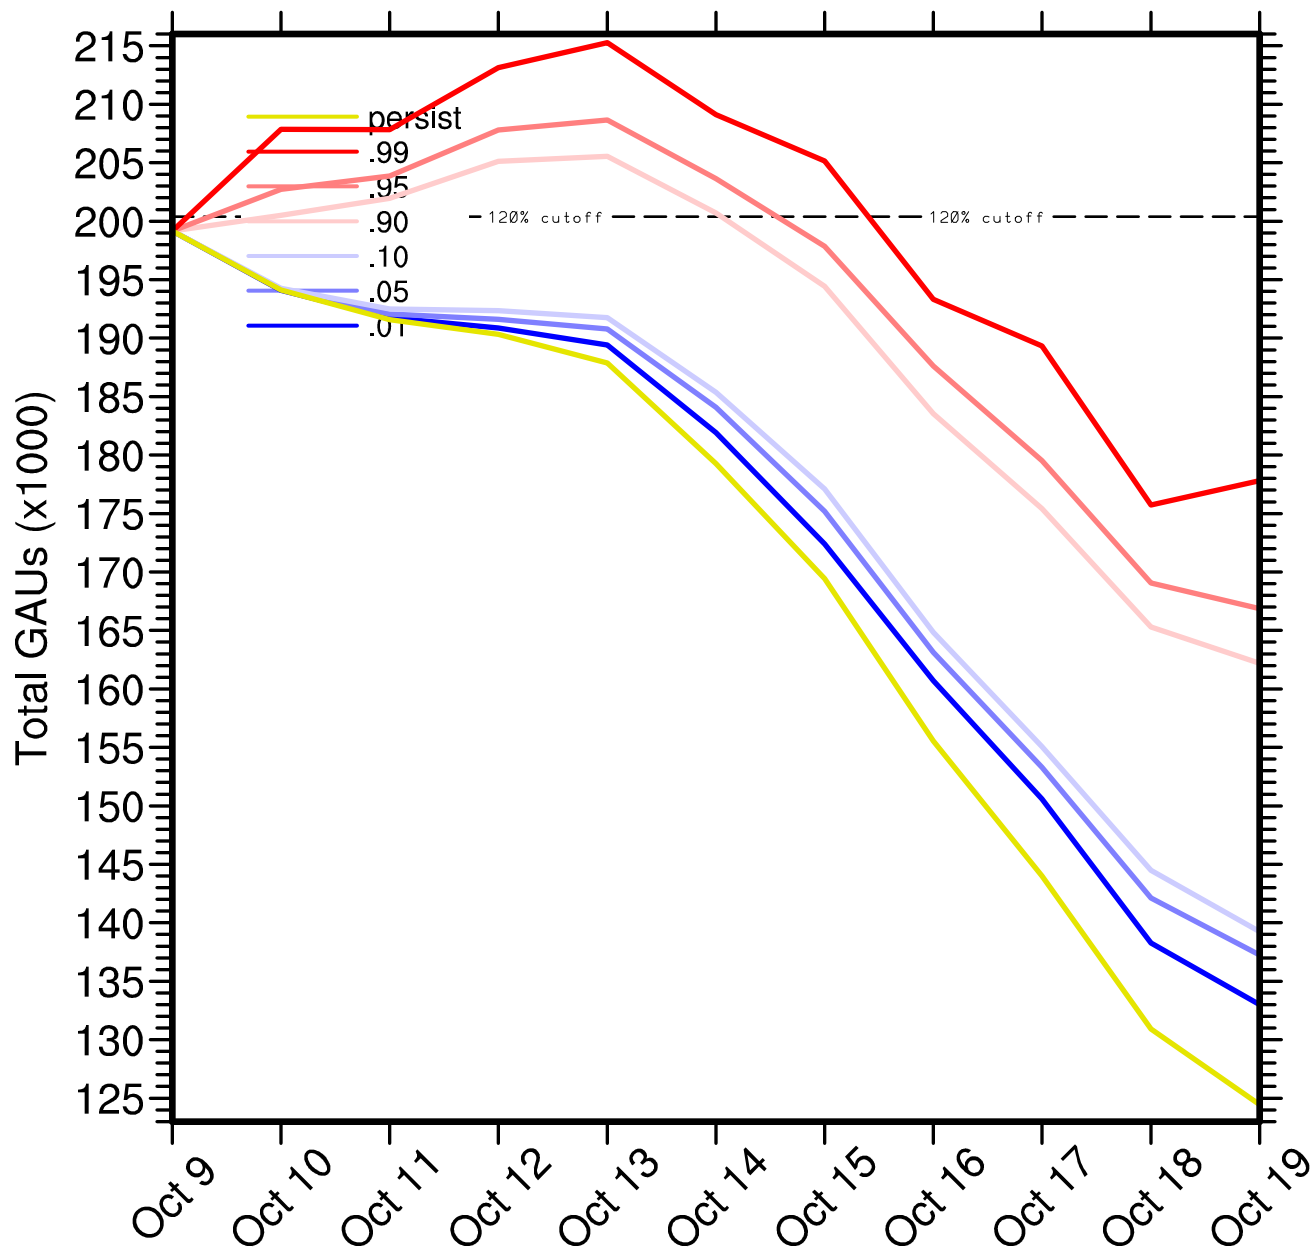

Projection of 30d totals 2009-10-09

Projection of 90d totals 2009-10-09