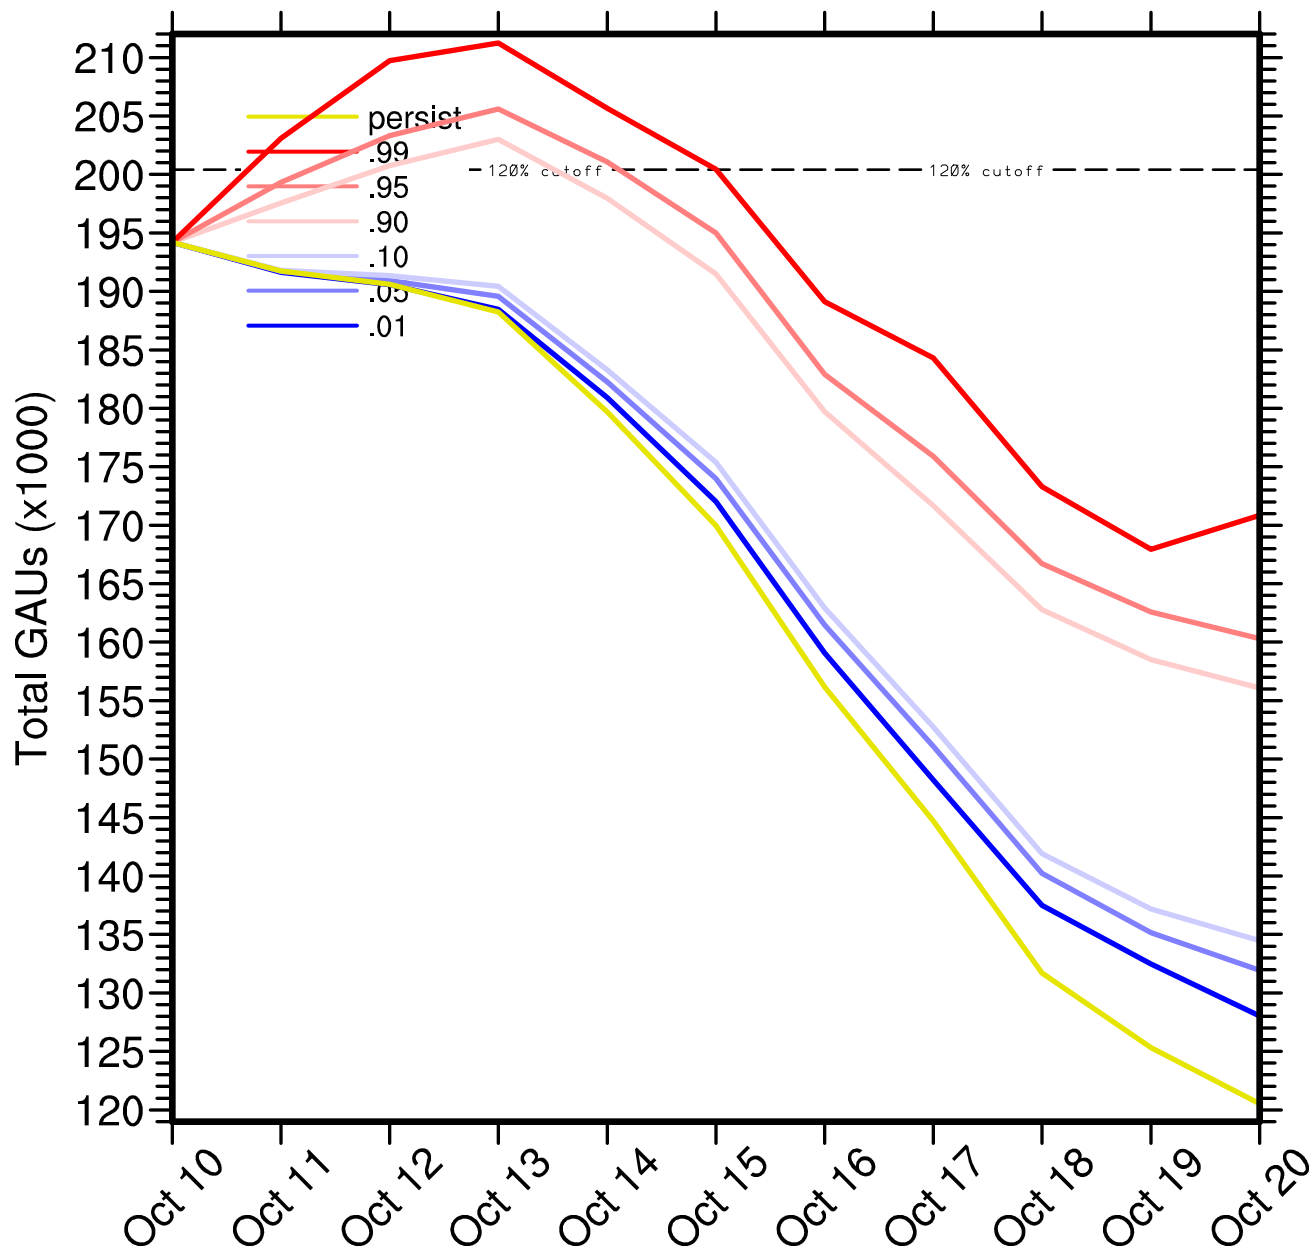

Projection of 30d totals 2009-10-10

Projection of 90d totals 2009-10-10