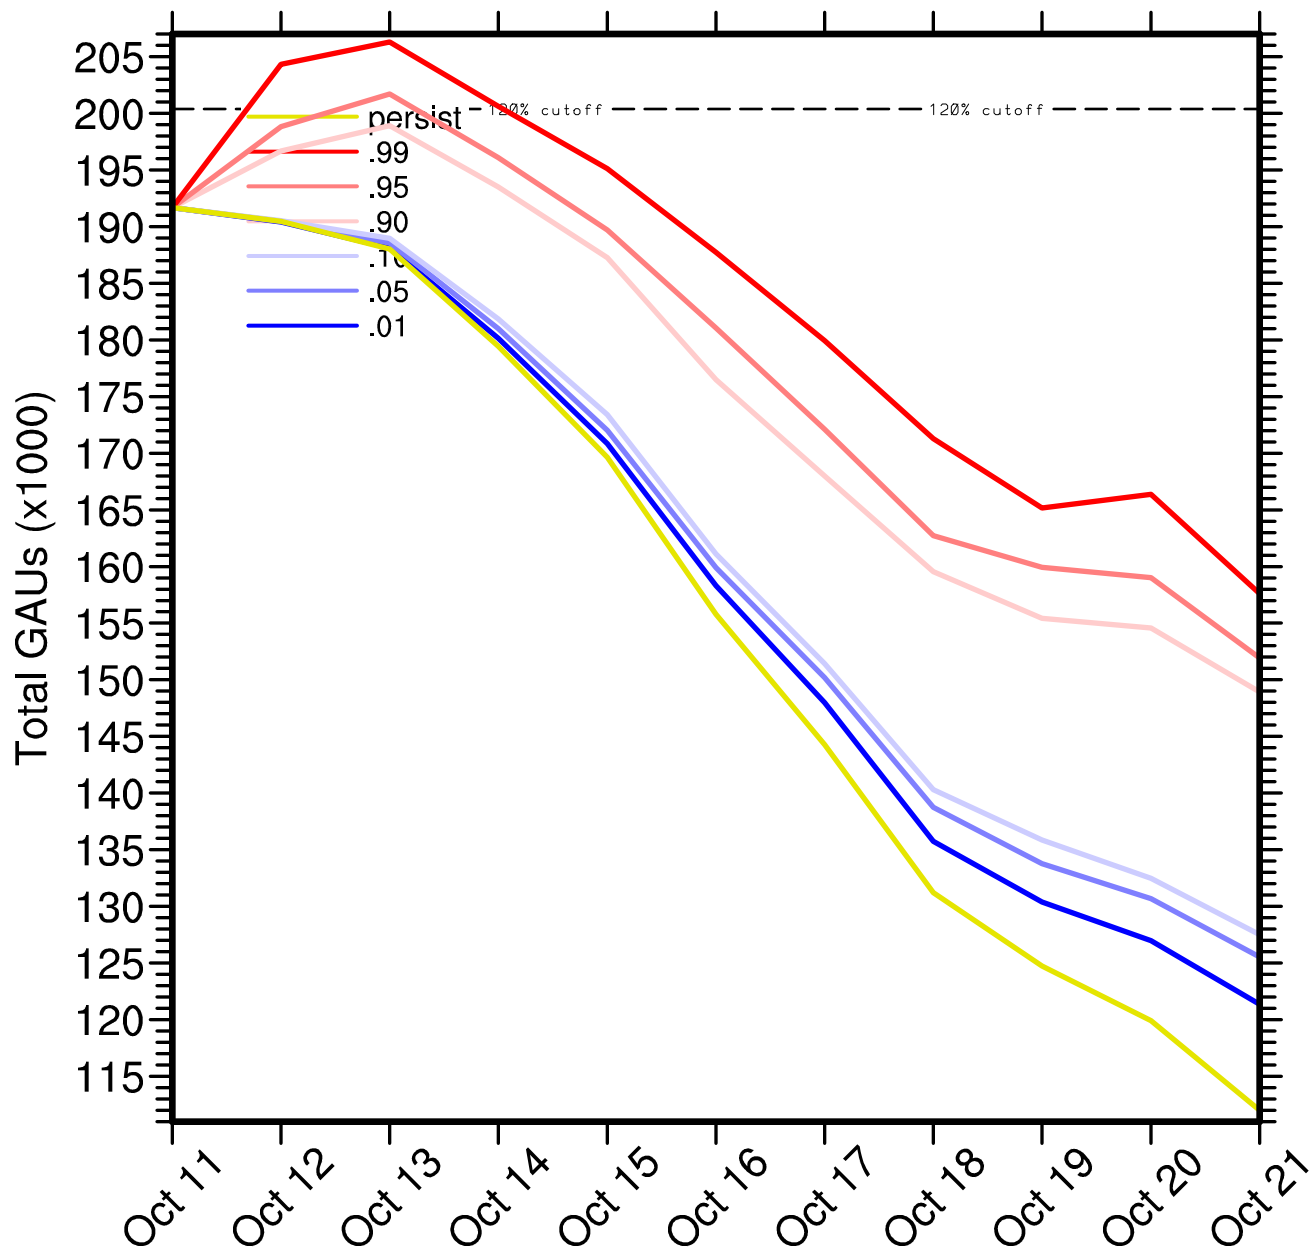

Projection of 30d totals 2009-10-11

Projection of 90d totals 2009-10-11