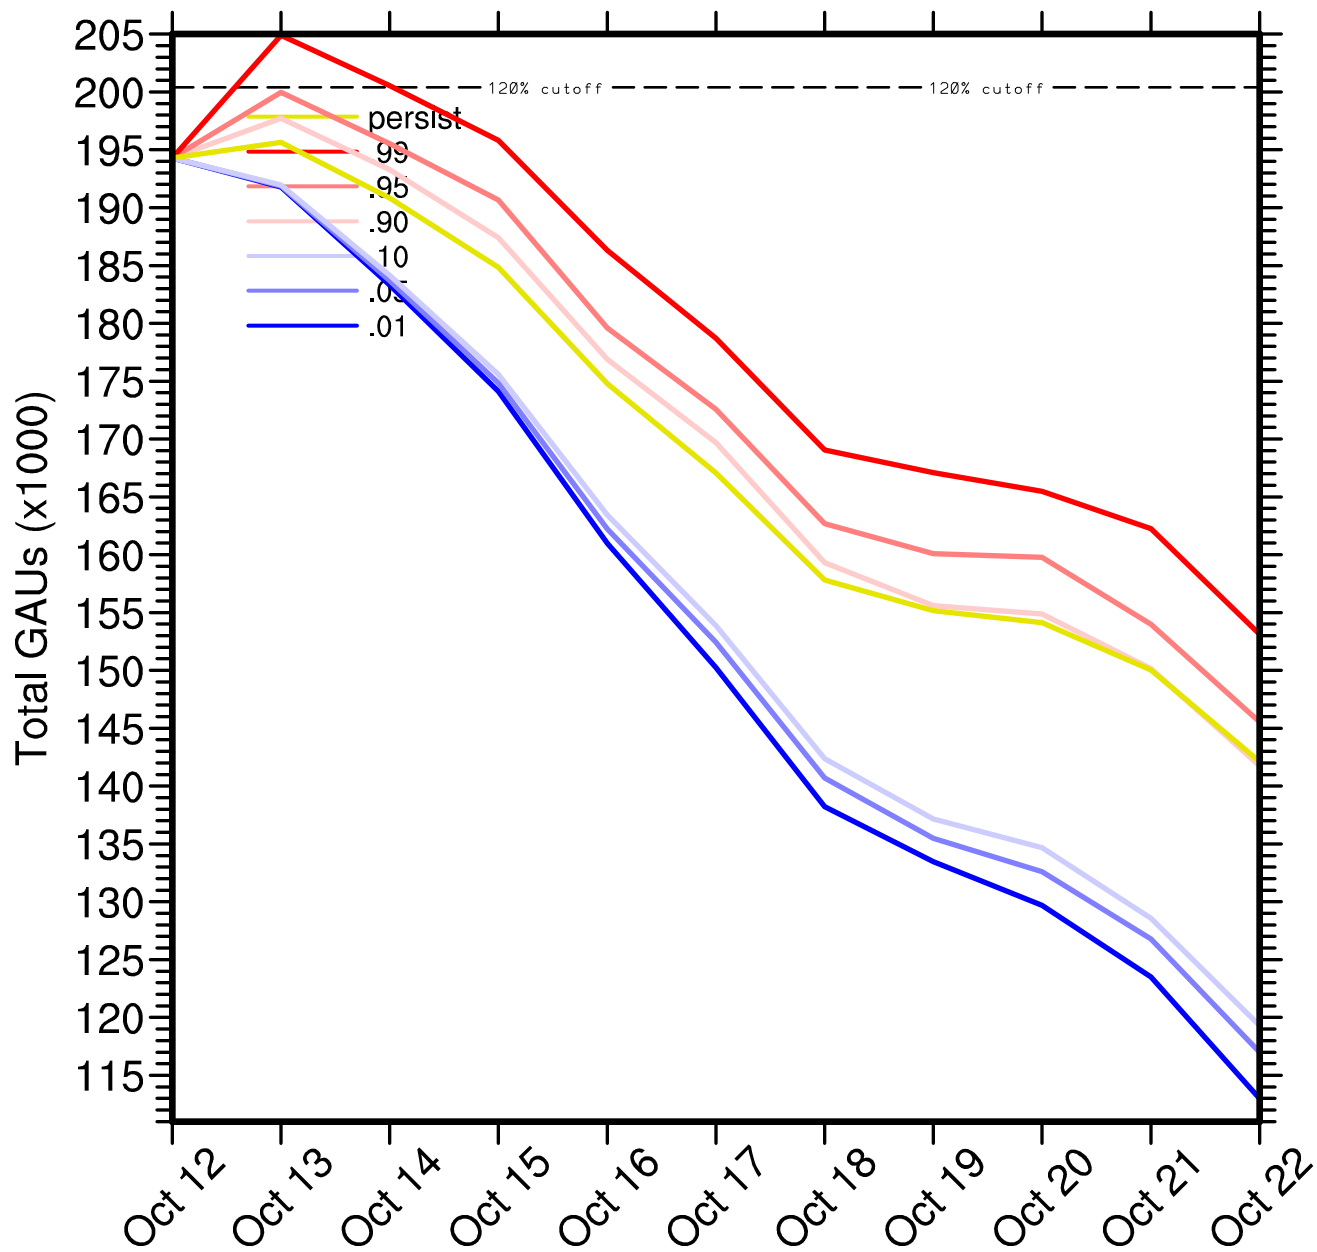

Projection of 30d totals 2009-10-12

Projection of 90d totals 2009-10-12