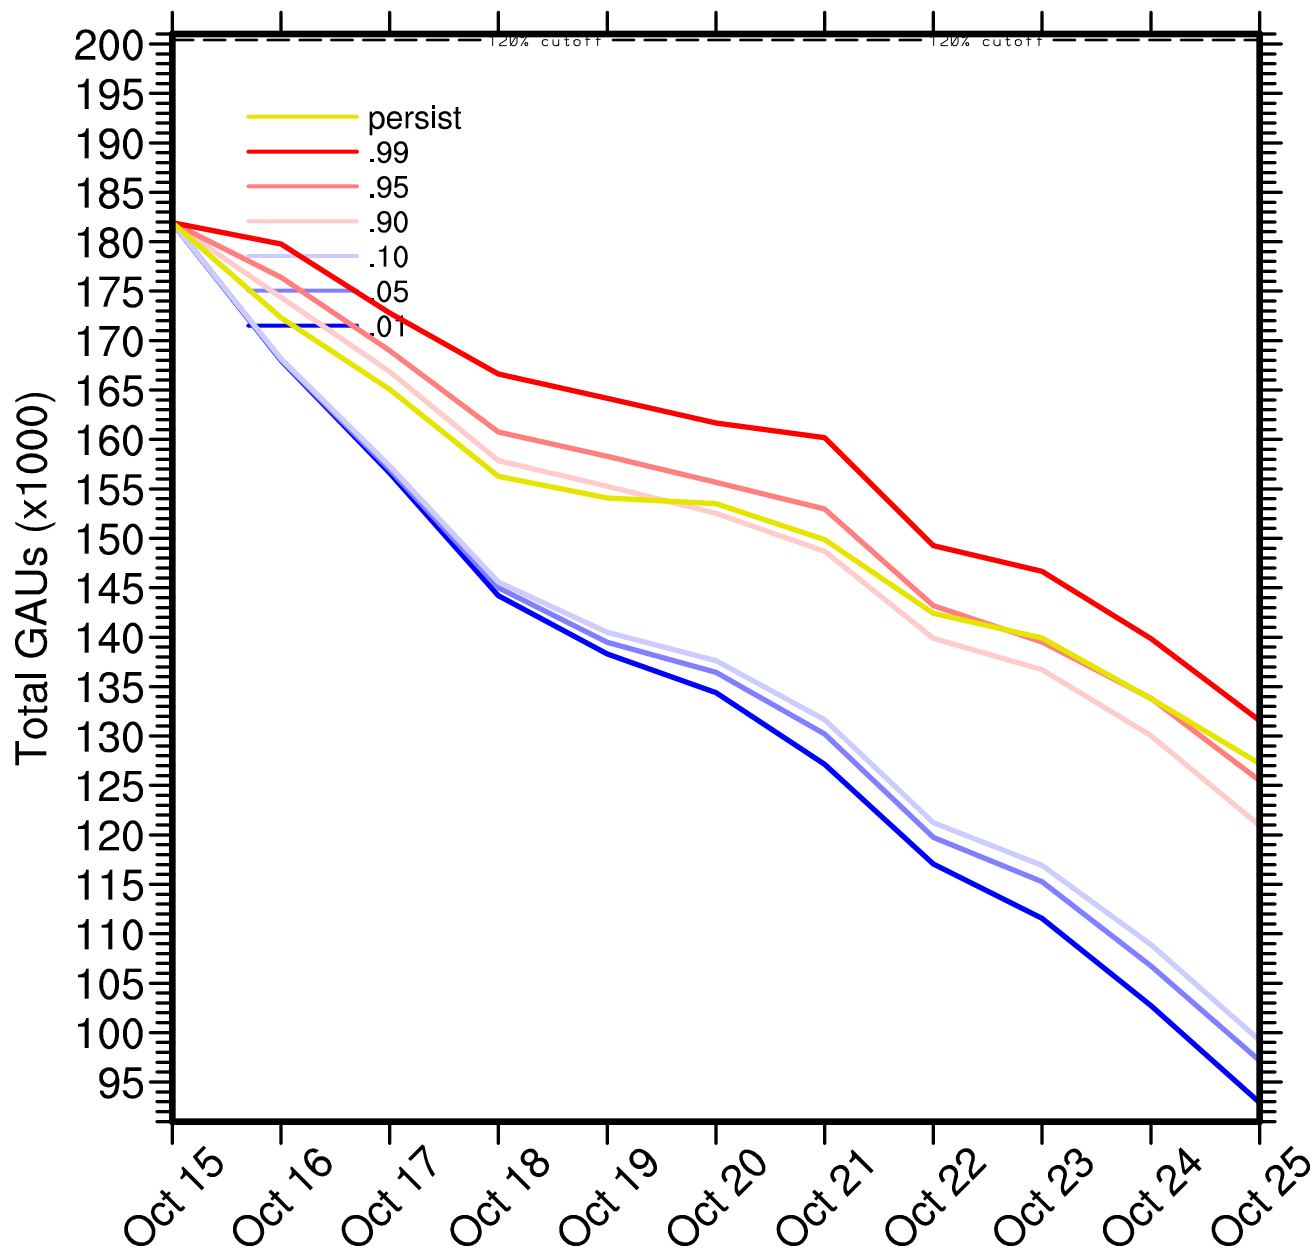

Projection of 30d totals 2009-10-15

Projection of 90d totals 2009-10-15