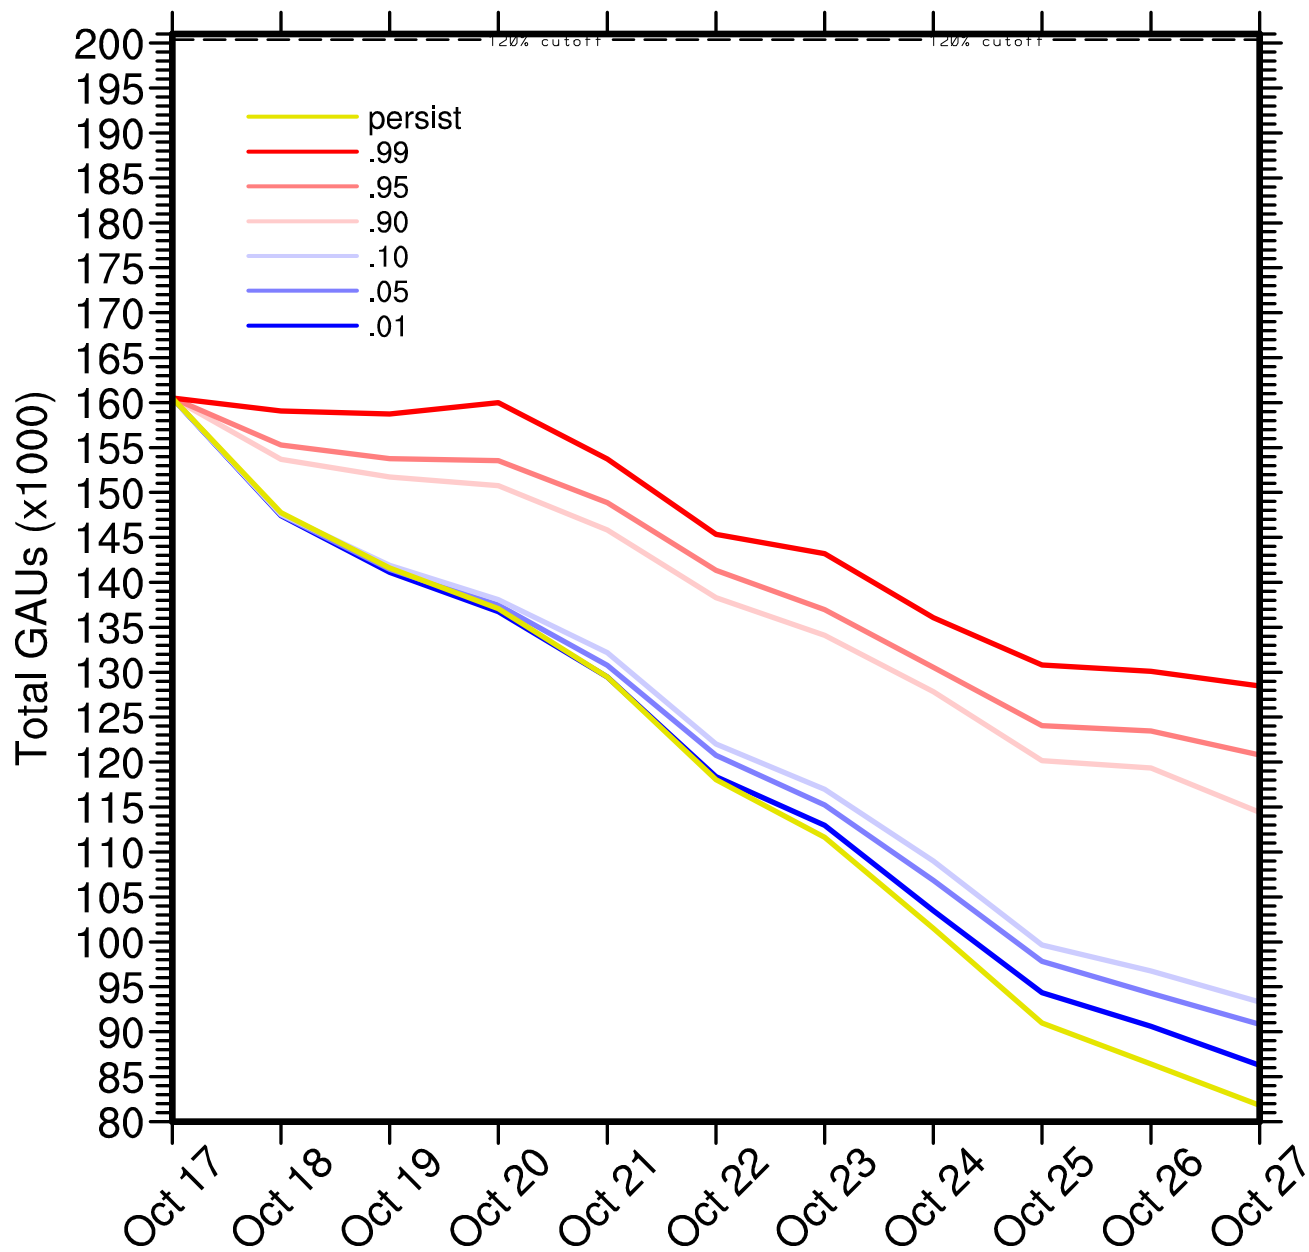

Projection of 30d totals 2009-10-17

Projection of 90d totals 2009-10-17