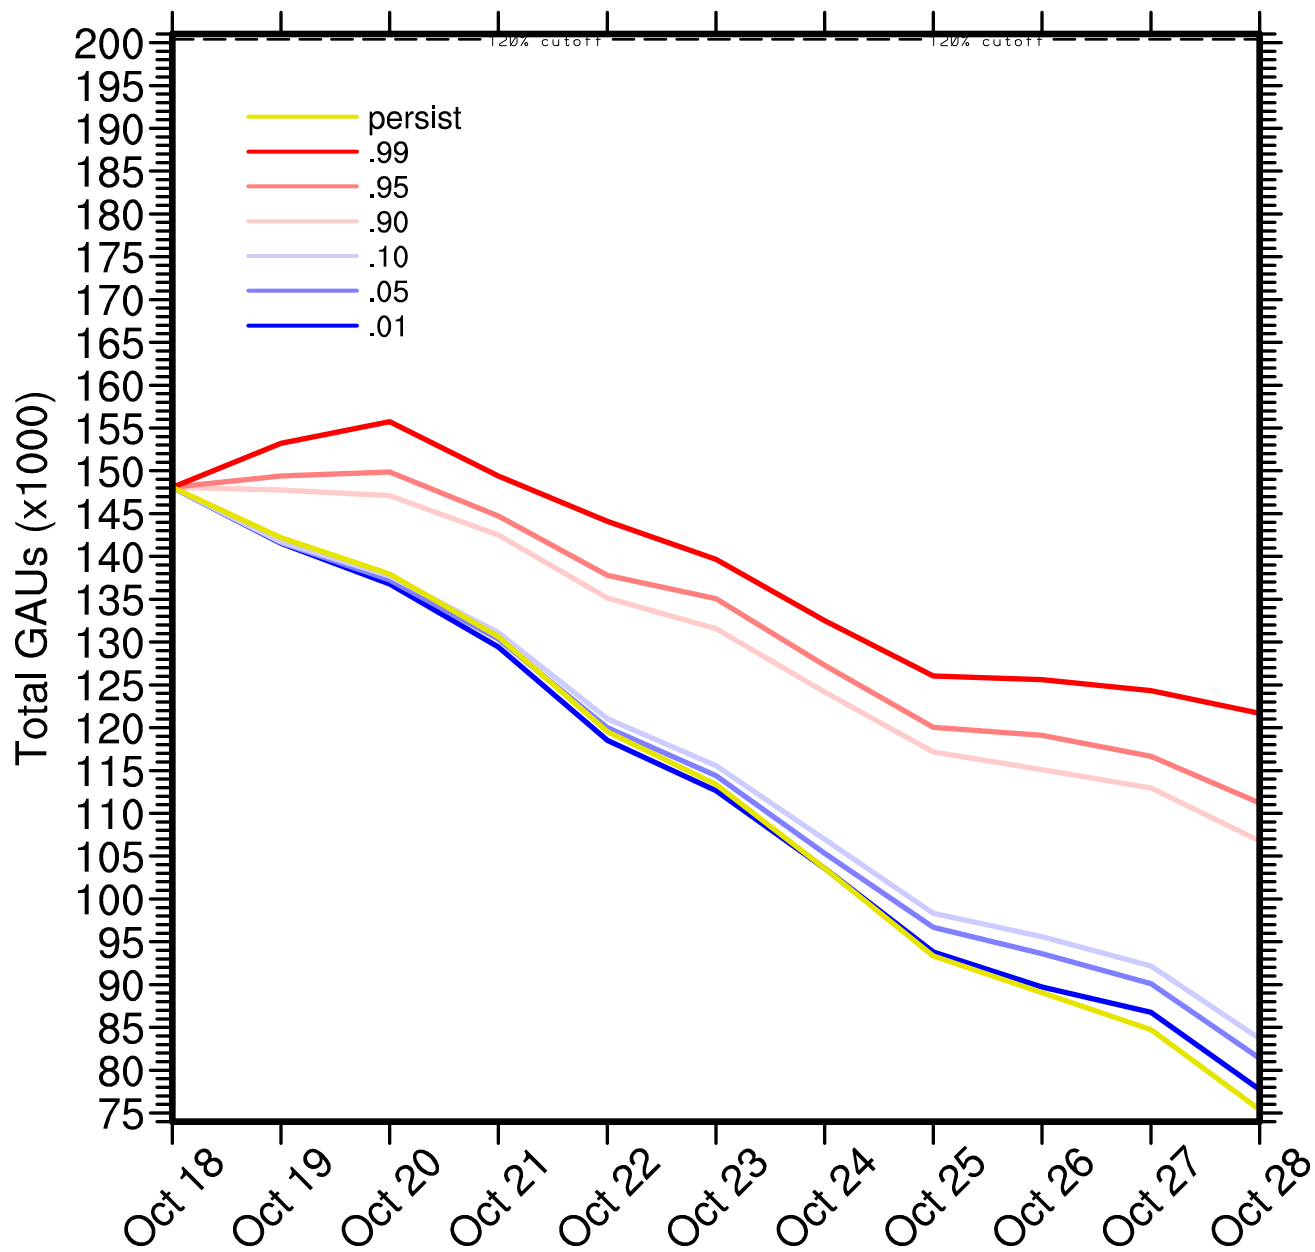

Projection of 30d totals 2009-10-18

Projection of 90d totals 2009-10-18