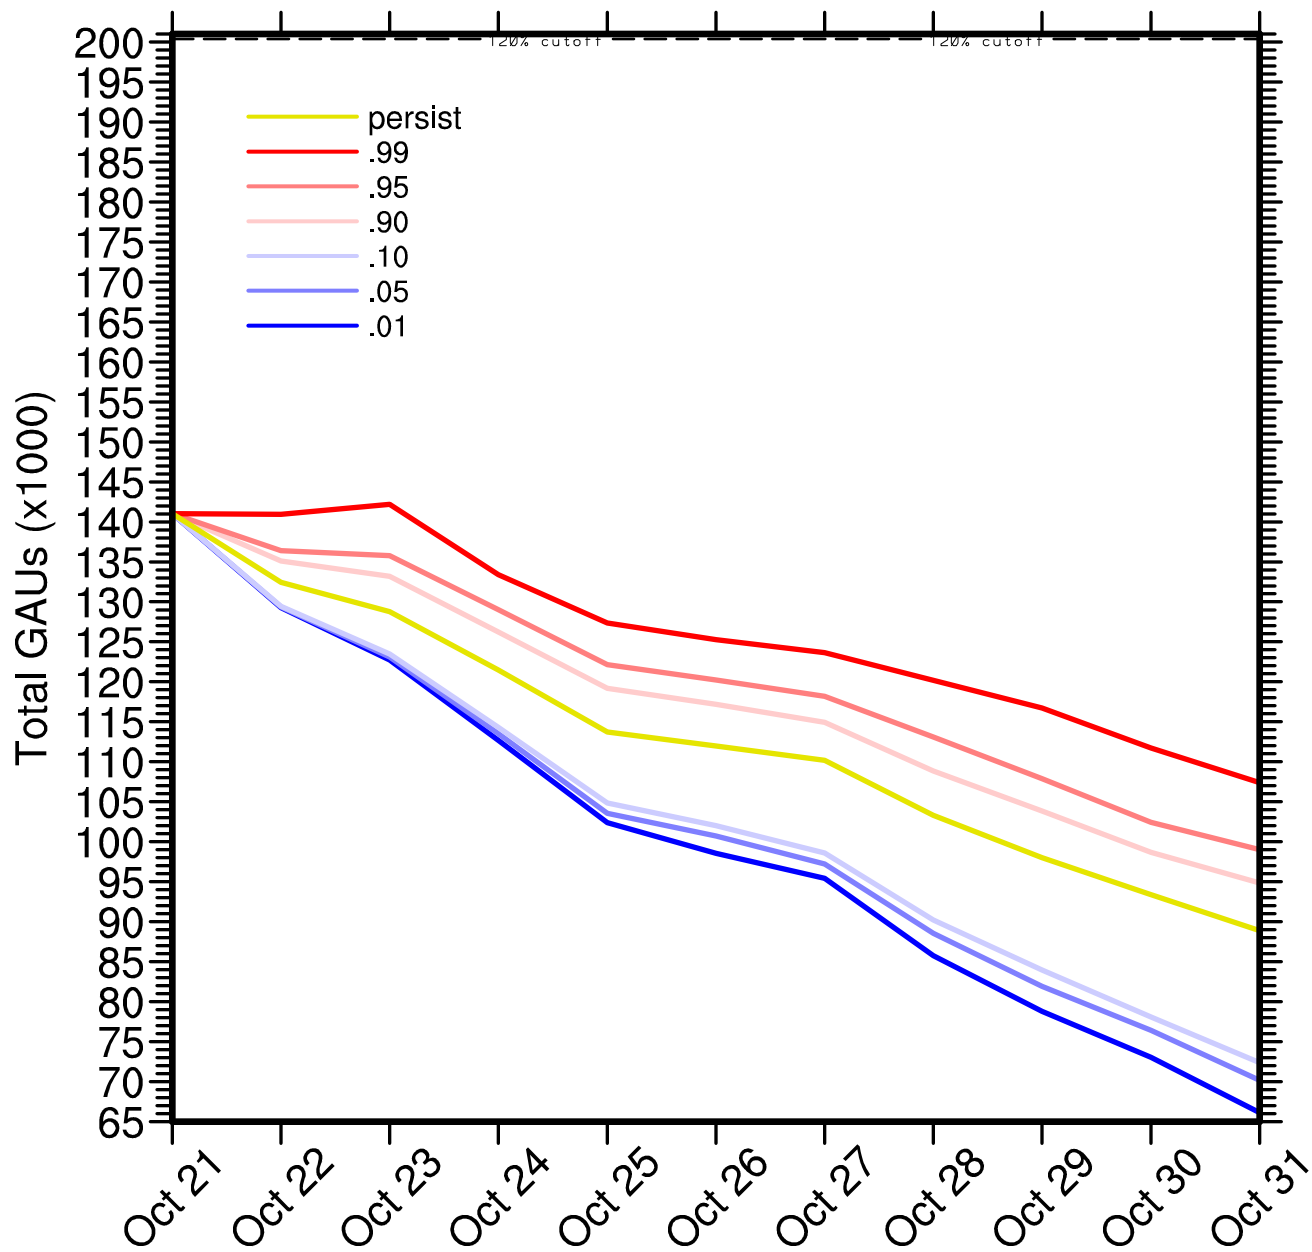

Projection of 30d totals 2009-10-21

Projection of 90d totals 2009-10-21