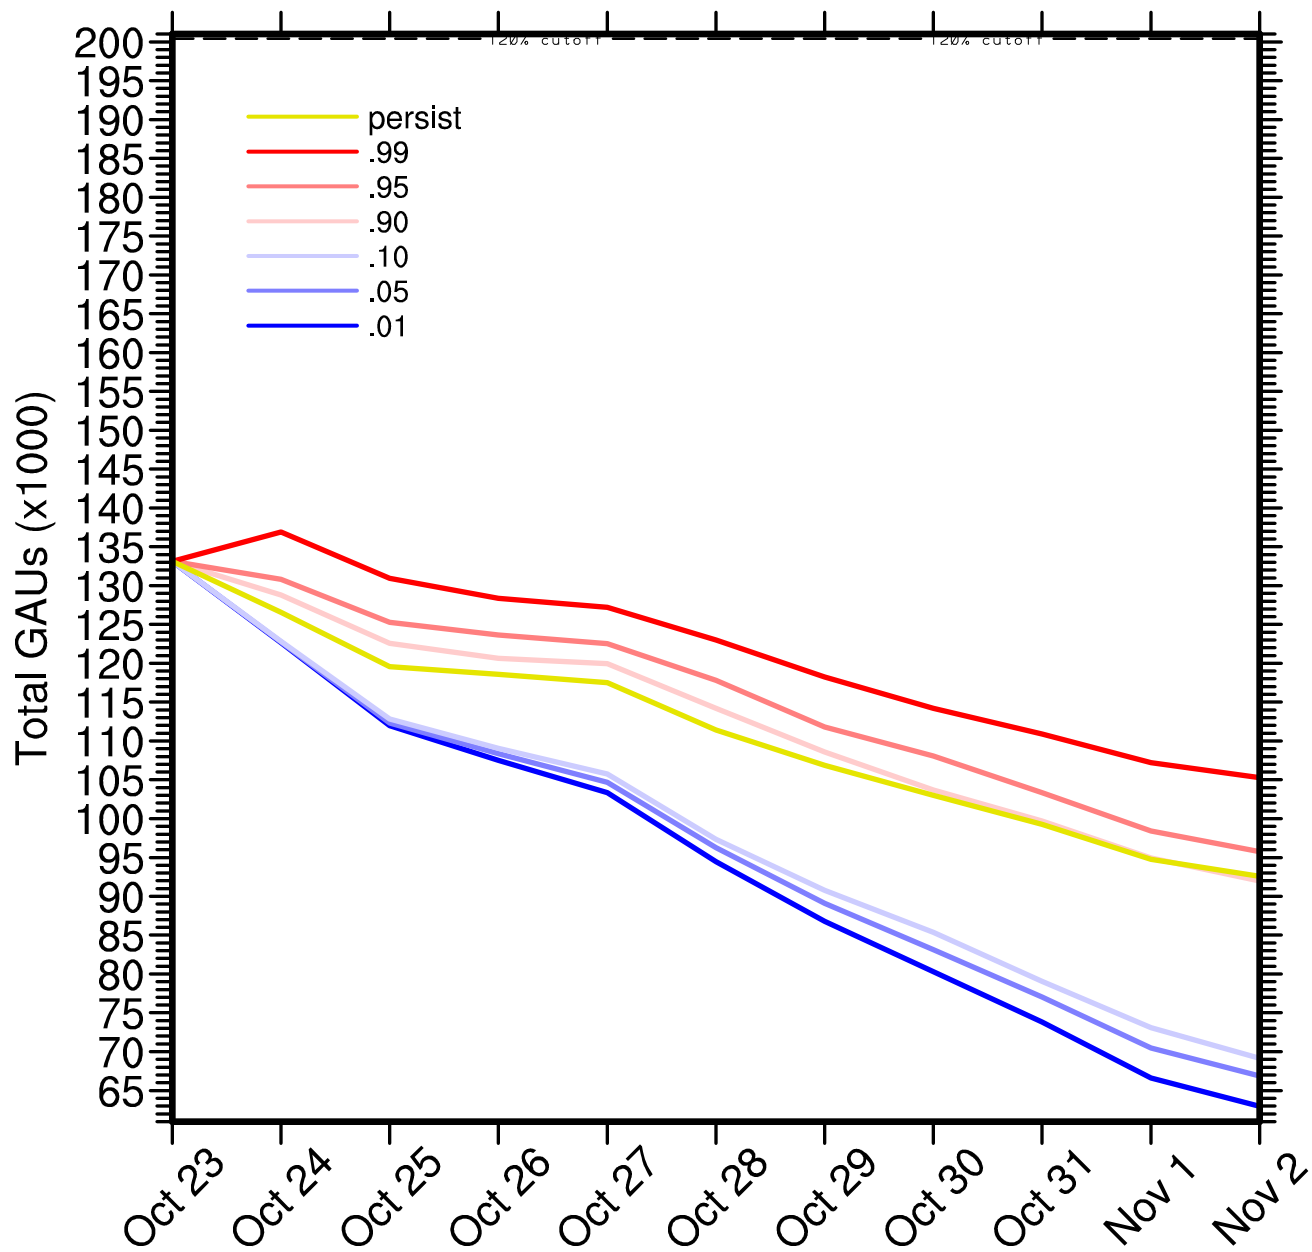

Projection of 30d totals 2009-10-23

Projection of 90d totals 2009-10-23