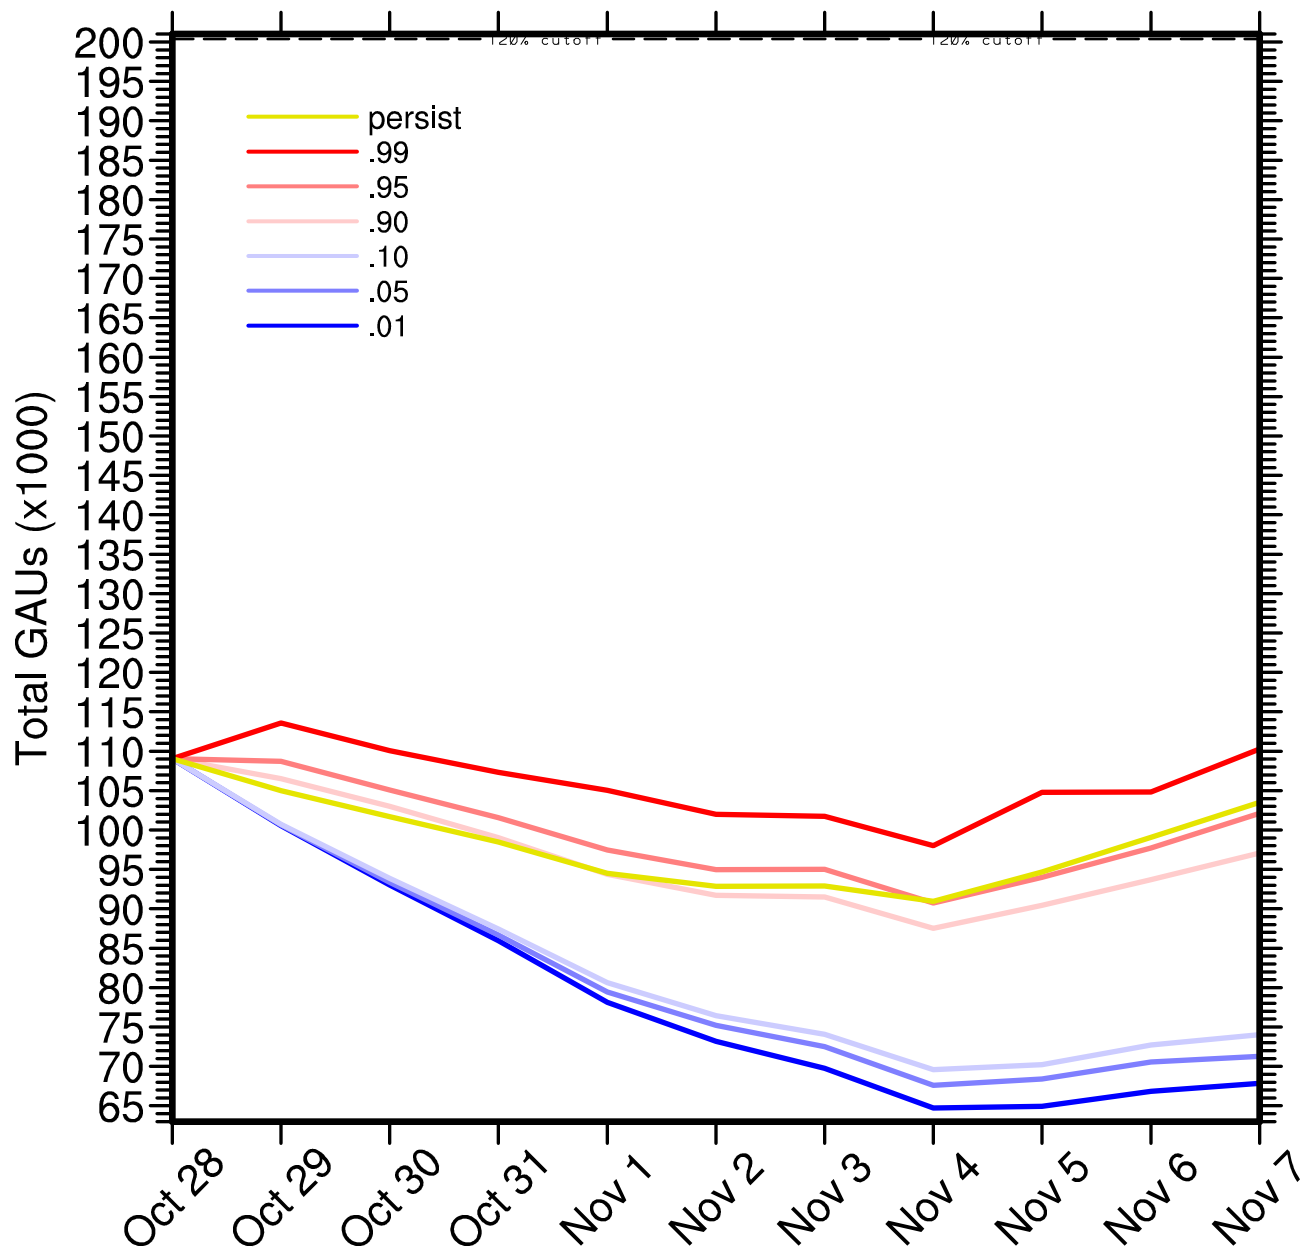

Projection of 30d totals 2009-10-28

Projection of 90d totals 2009-10-28