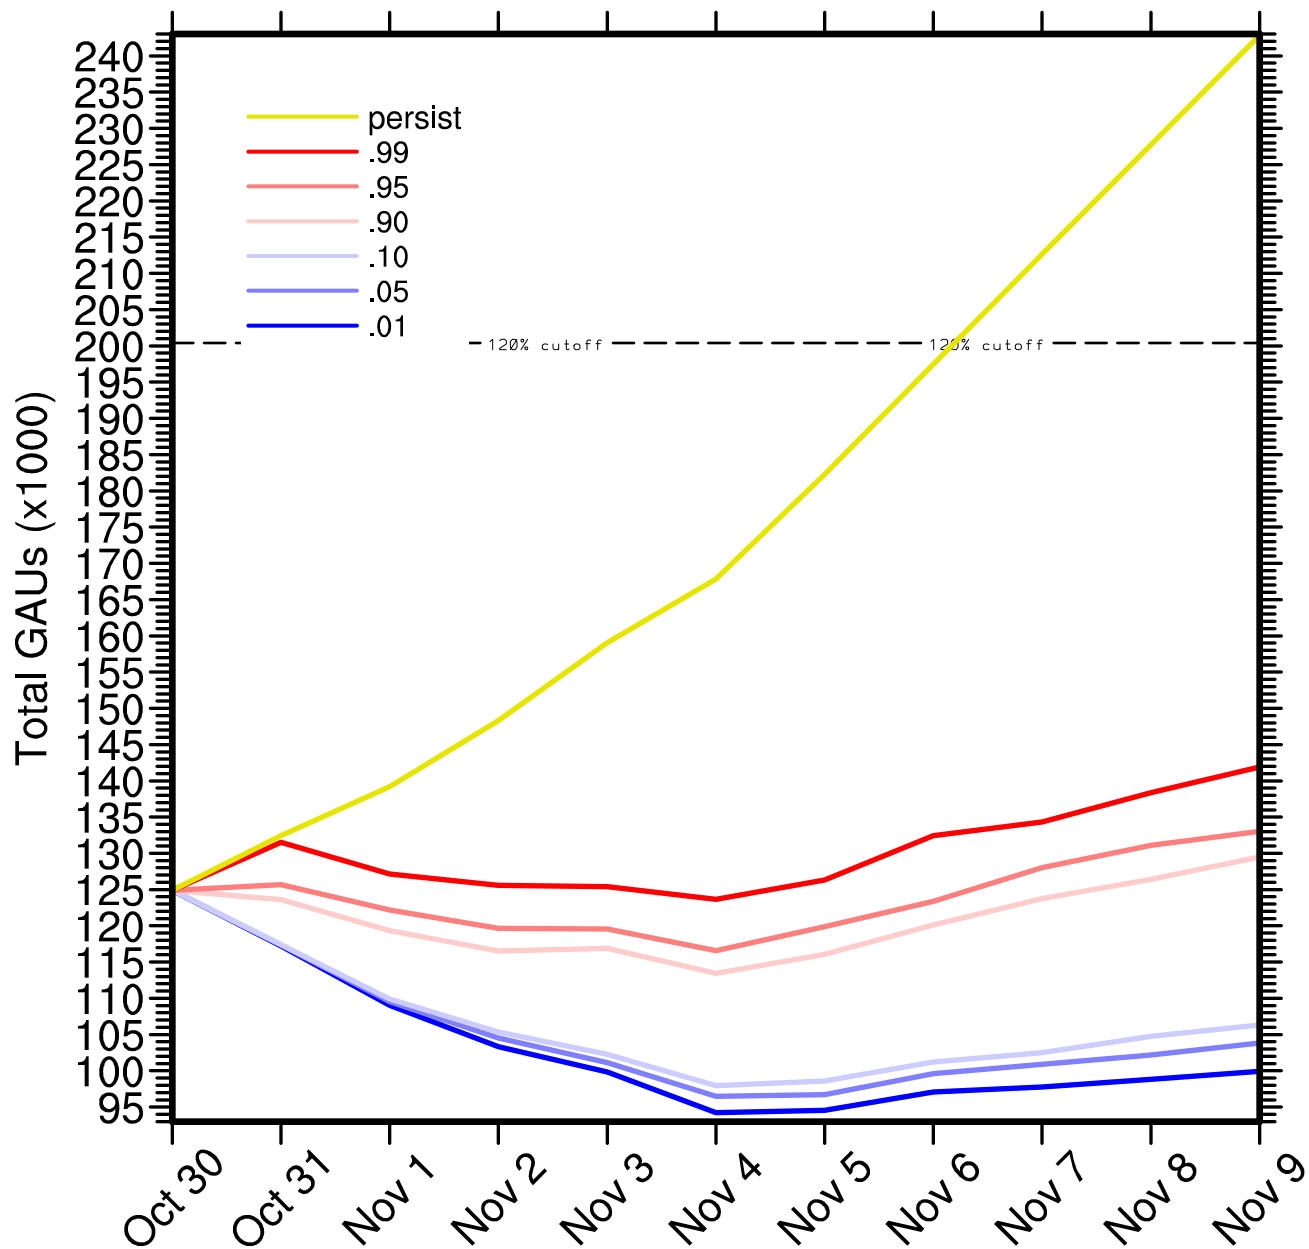

Projection of 30d totals 2009-10-30

Projection of 90d totals 2009-10-30