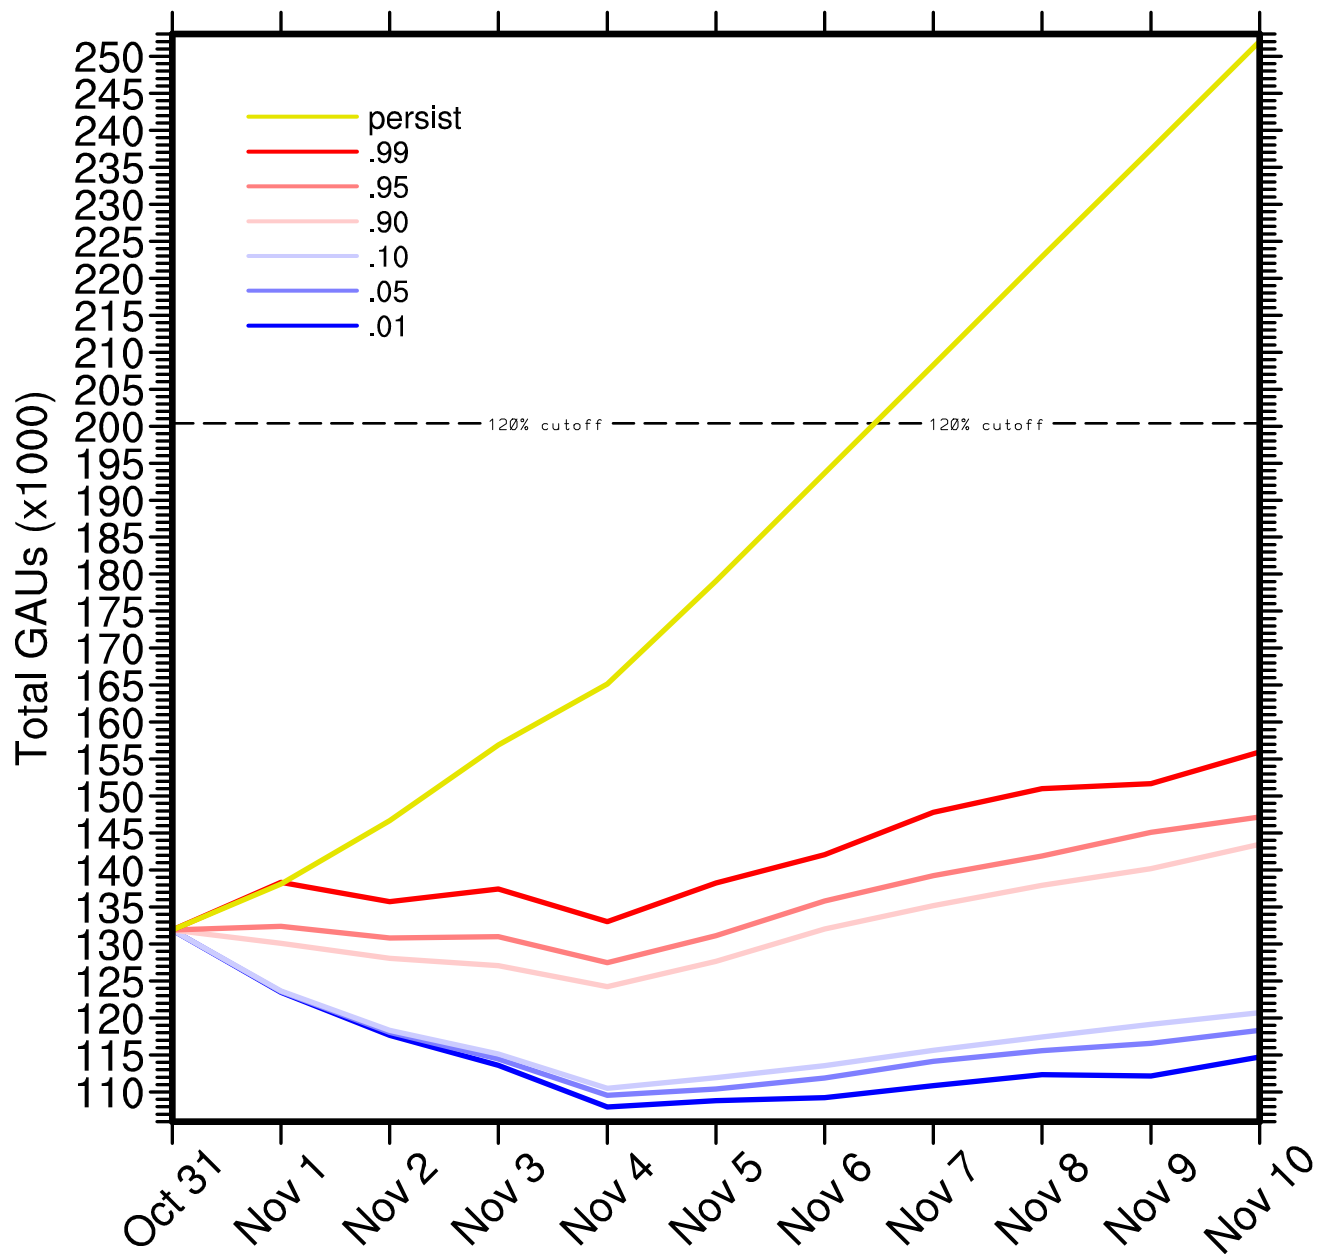

Projection of 30d totals 2009-10-31

Projection of 90d totals 2009-10-31