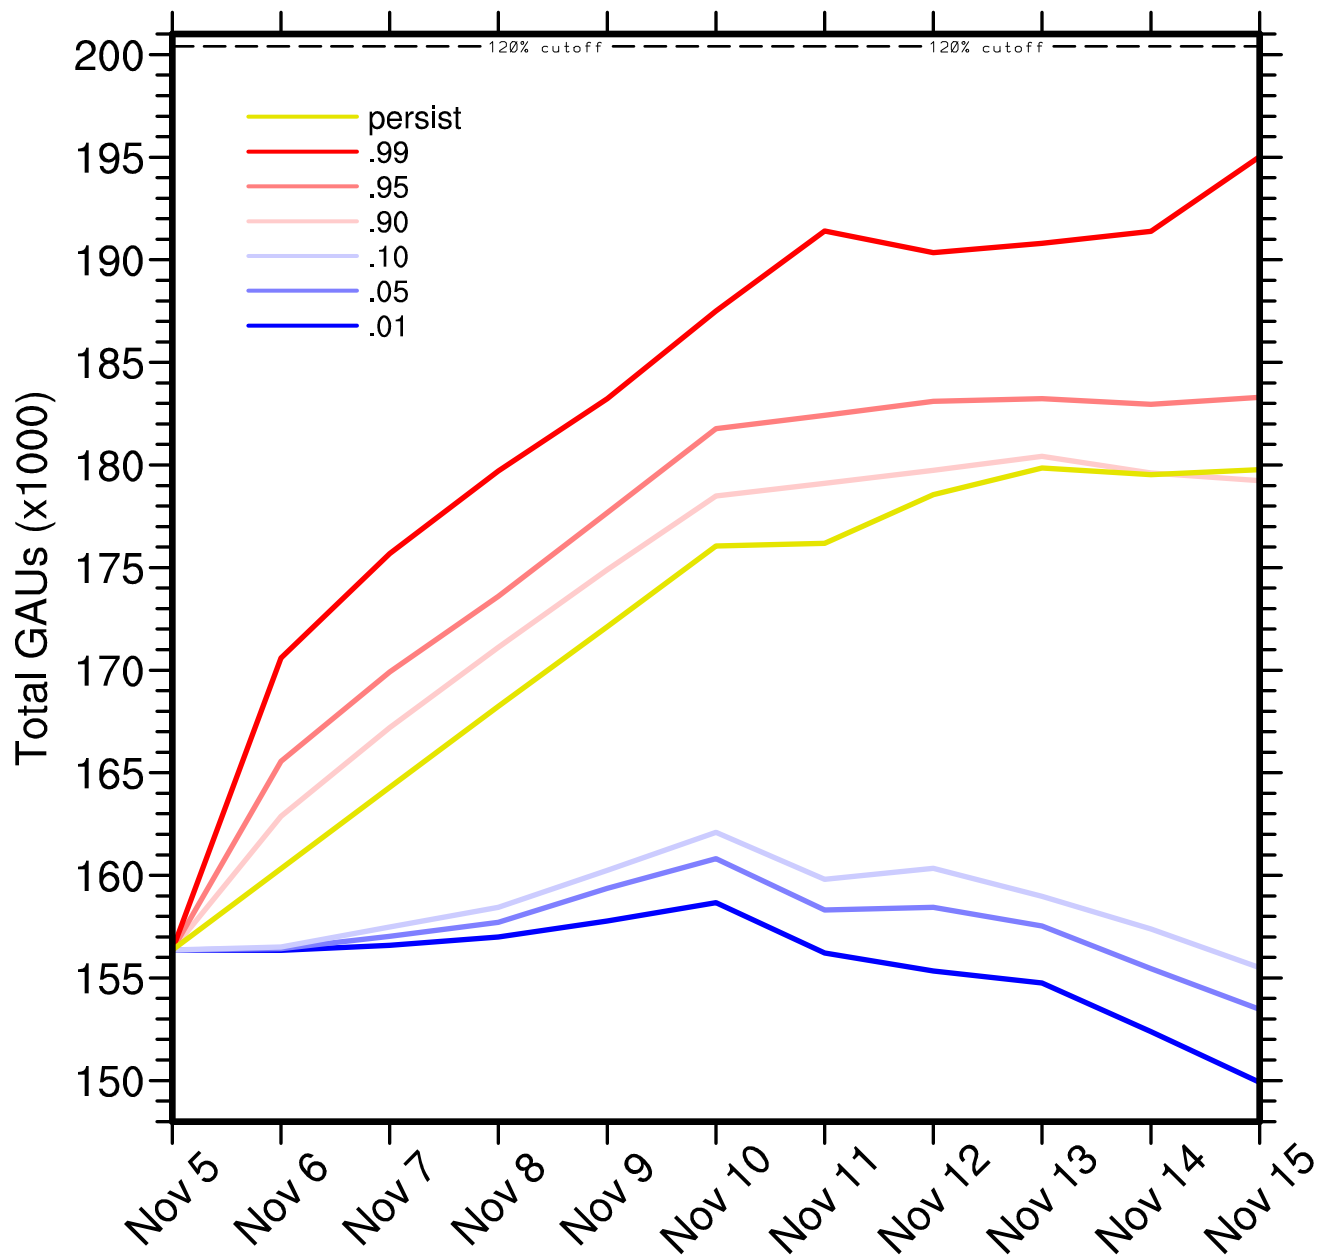

Projection of 30d totals 2009-11-05

Projection of 90d totals 2009-11-05