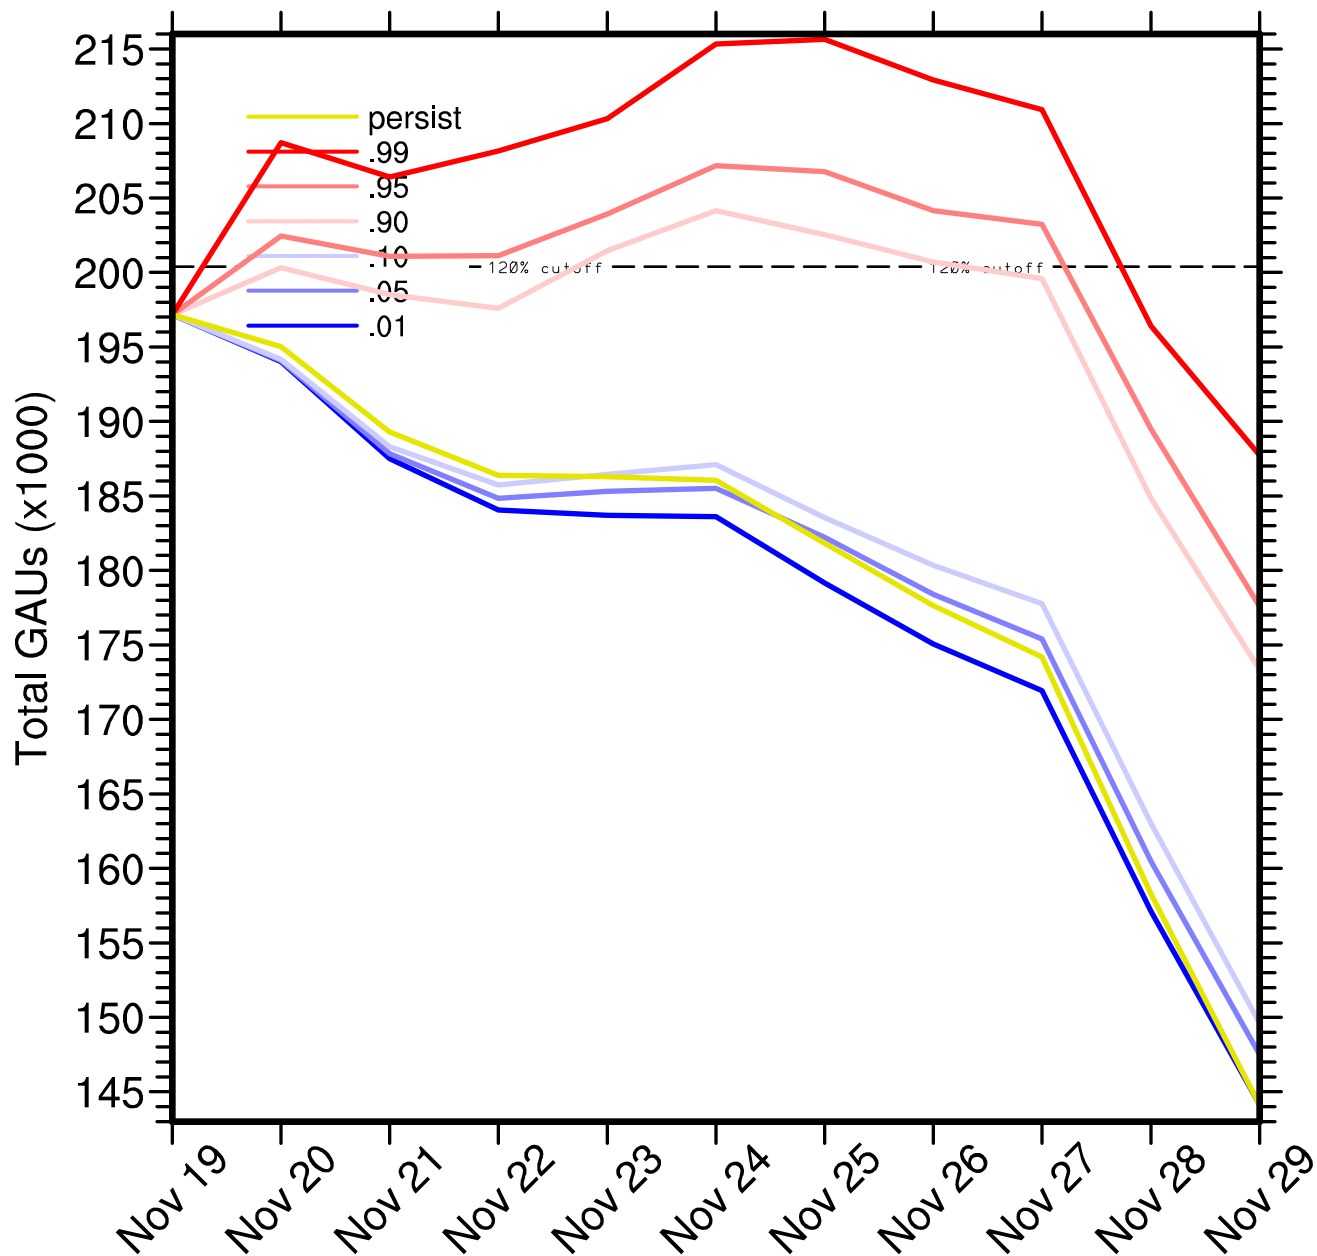

Projection of 30d totals 2009-11-19

Projection of 90d totals 2009-11-19