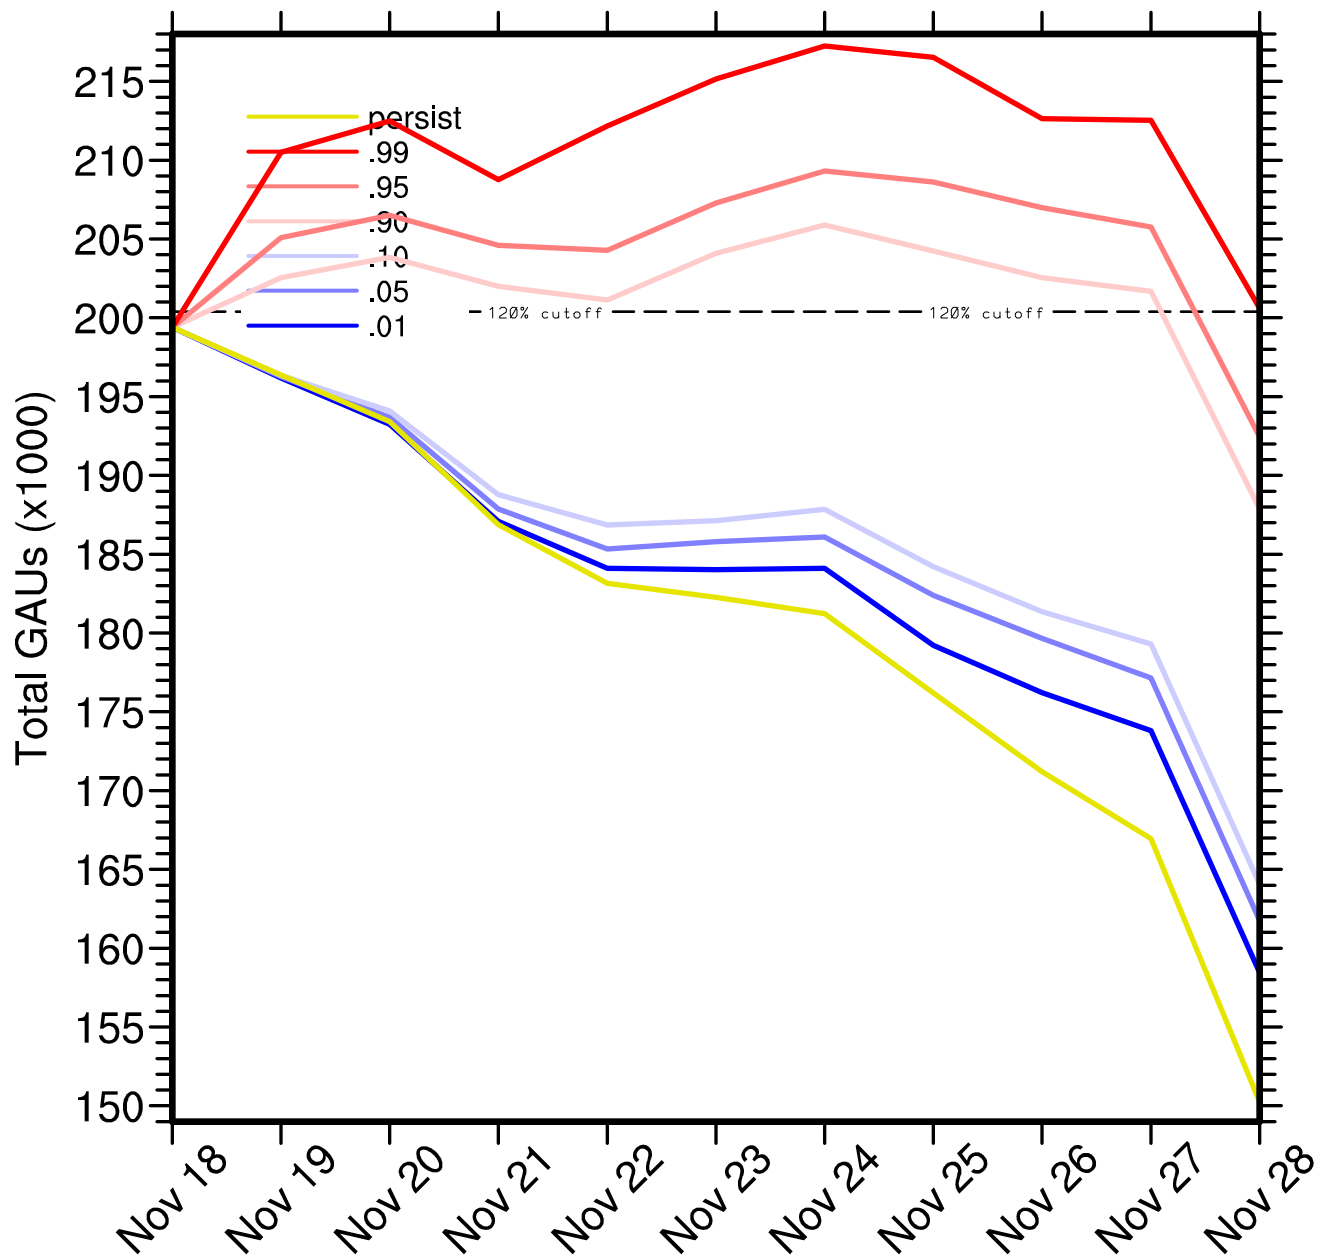

Projection of 30d totals 2009-11-18

Projection of 90d totals 2009-11-18