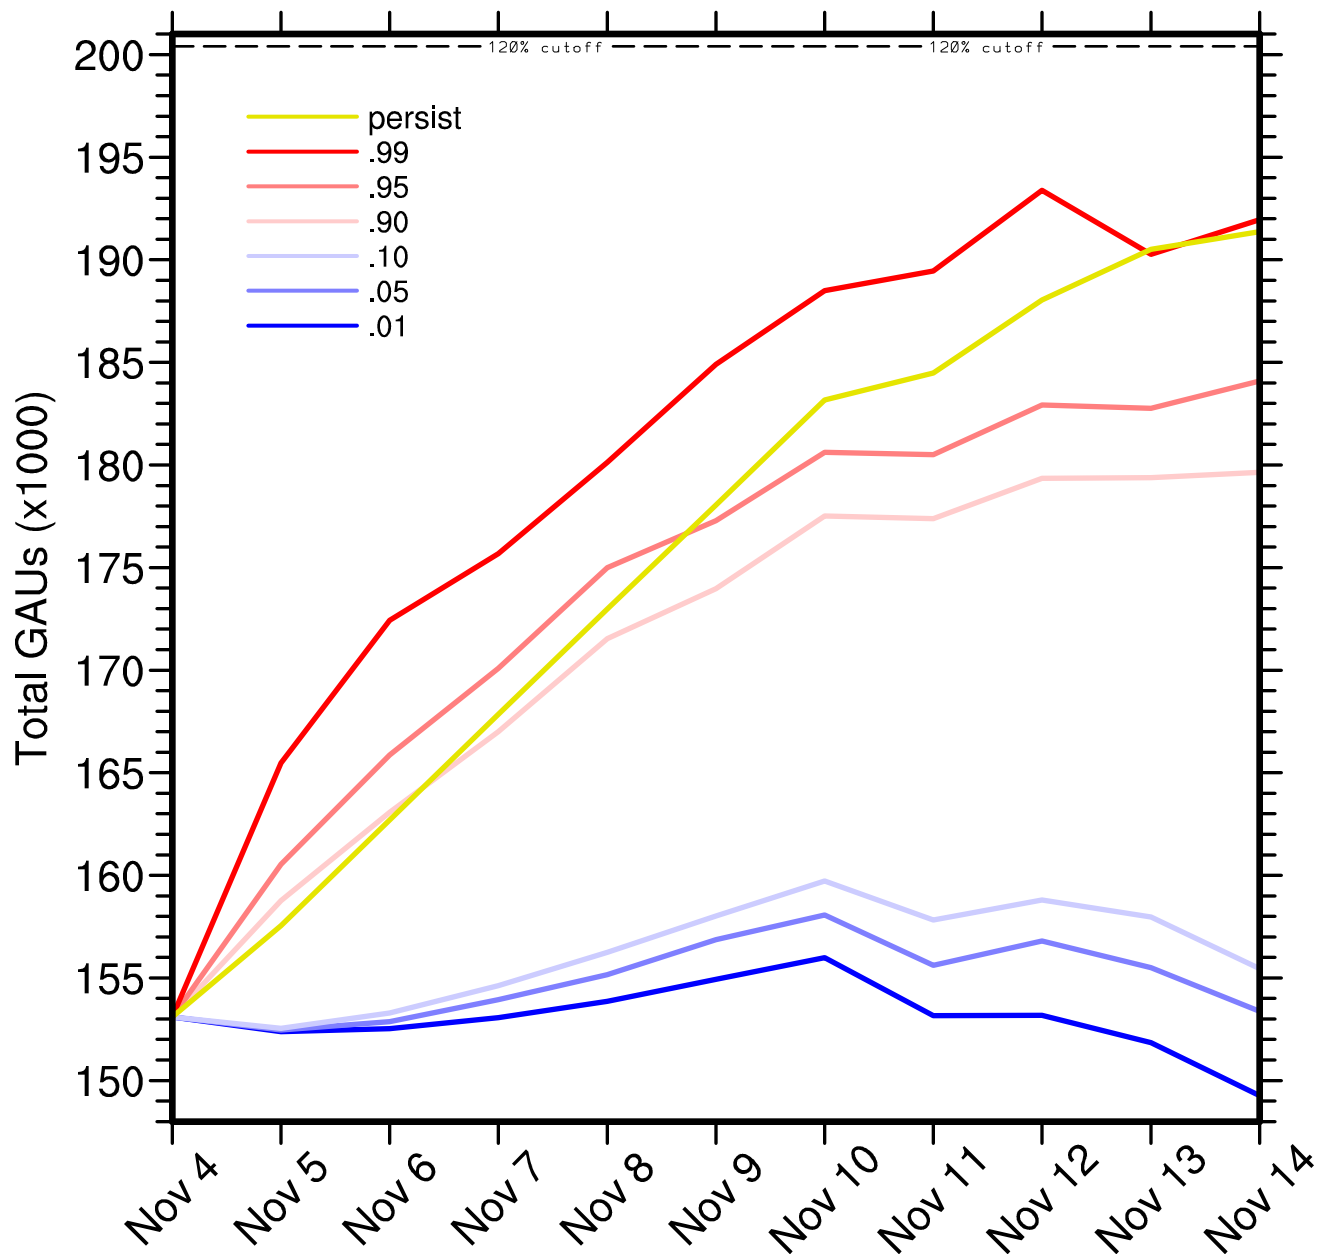

Projection of 30d totals 2009-11-04

Projection of 90d totals 2009-11-04